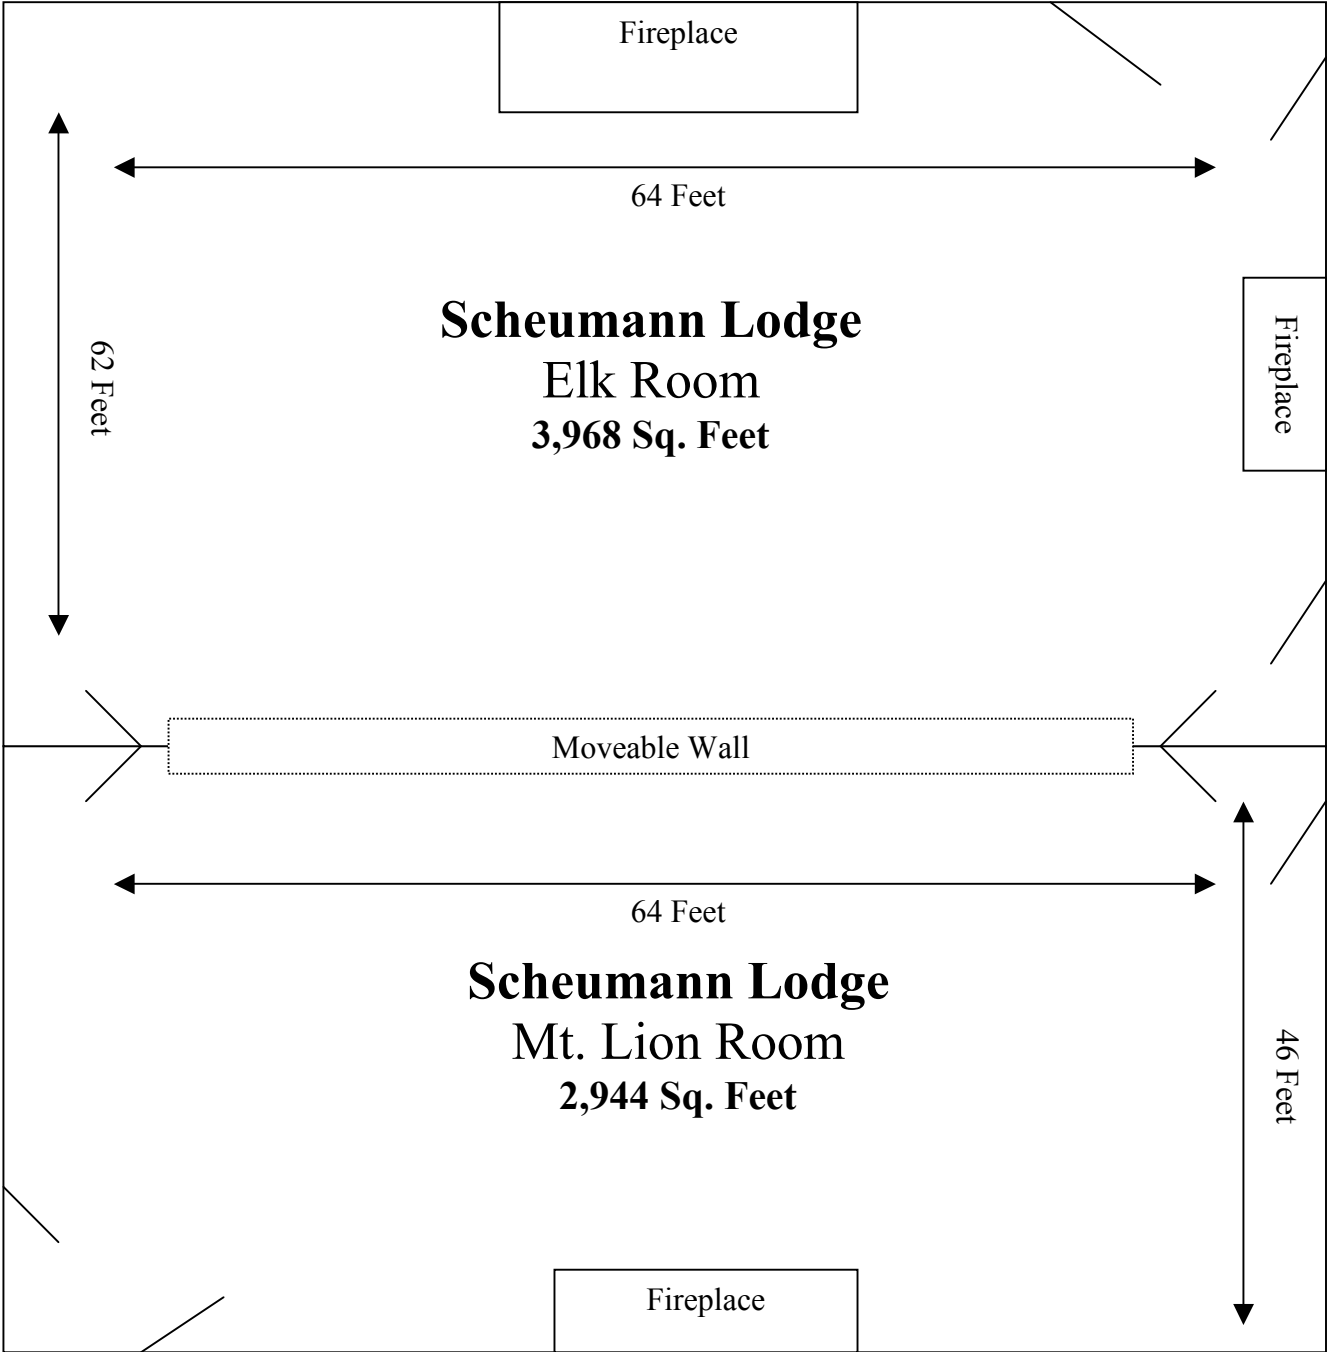

Kitchen

Scheumann Lodge
Elk Room
3,968 Sq. Feet

Scheumann Lodge
Mt. Lion Room
2,944 Sq. Feet

Restrooms

Fireplace

Fireplace

Moveable Wall

64 Feet

64 Feet

62 Feet

46 Feet

Fireplace