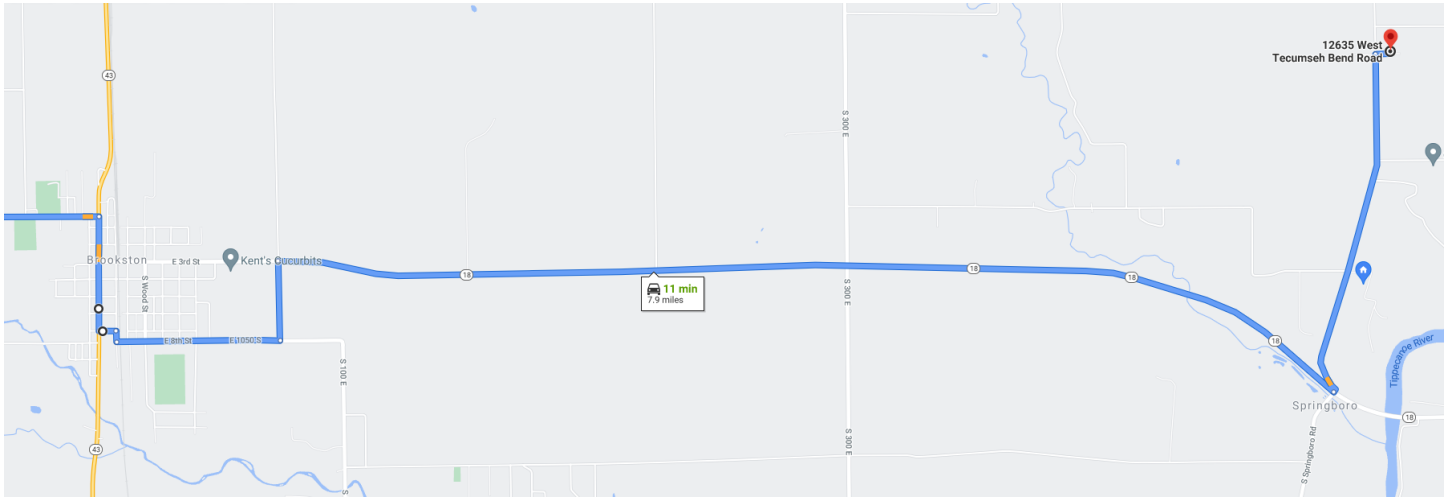

DIRECTIONS TO CAMP TECUMSEH DUE TO CONSTRUCTION ON SR 18 IN BROOKSTON

FROM THE SOUTH

- Travelling North on I-65
- Take Exit 178 for IN-43 toward W Lafayette/Brookston
- Turn RIGHT (NORTH) on IN-43, travel 3.4 miles
- Turn RIGHT (EAST) on E 900 North, travel for 4.3 miles
- At T, turn LEFT (NORTH) onto Tyler Road, travel for 4.6 miles, crossing over IN-18 on Springboro Rd
- Turn RIGHT (EAST) onto W Tecumseh Bend Rd

DIRECTIONS TO CAMP TECUMSEH DUE TO CONSTRUCTION ON SR 18 IN BROOKSTON

FROM THE NORTH

- Travelling South on I-65
- Take Exit 188 for IN-18 toward Brookston/Fowler
- Turn LEFT (EAST) on IN-18, travel for 5.9 miles
- Turn RIGHT (SOUTH) on IN-43/N Prairie St, travel for 0.5 miles (past stop light and Casey's)
- Turn LEFT (EAST) on 7th St, travel for 350 ft
- Turn RIGHT (SOUTH) on Railroad St, travel for 225 ft
- Turn LEFT (EAST) on 8th St, (8th street becomes 1050 S)
- Turn LEFT (NORTH) on S 75 E, at the "T"
- Turn RIGHT (EAST) on SR 18
- Turn LEFT (NORTH) on Springboro Rd
- Turn RIGHT (EAST) on Tecumseh Bend Rd