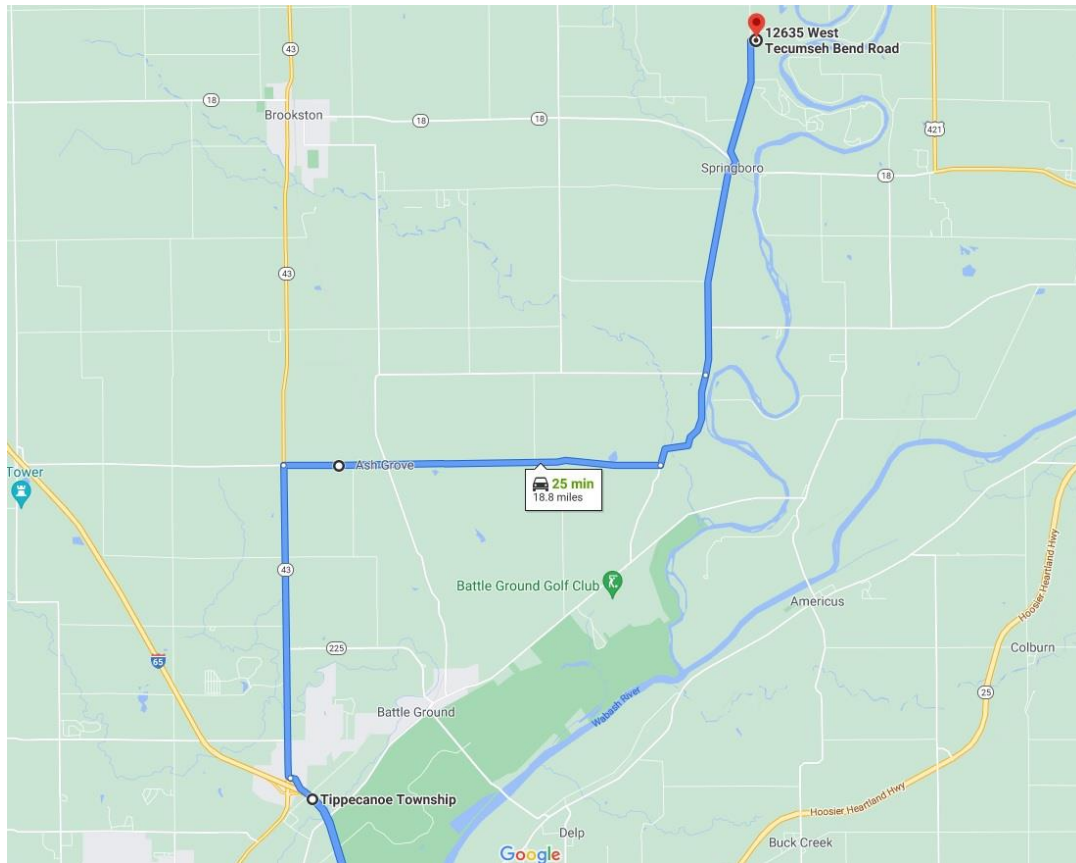

DIRECTIONS TO CAMP TECUMSEH DUE TO CONSTRUCTION ON SR 18 IN BROOKSTON

FROM THE SOUTH

- Travelling North on I-65
- Take Exit 178 for IN-43 toward W Lafayette/Brookston
- Turn RIGHT (NORTH) on IN-43, travel 3.4 miles
- Turn RIGHT (EAST) on E 900 North, travel for 4.3 miles
- At T, turn LEFT (NORTH) onto Tyler Road, travel for 4.6 miles, crossing over IN-18 on Springboro Rd
- Turn RIGHT (EAST) onto W Tecumseh Bend Rd

DIRECTIONS TO CAMP TECUMSEH DUE TO CONSTRUCTION ON SR 18 IN BROOKSTON

FROM THE NORTH

- Travelling South on I-65
- Take Exit 188 for IN-18 toward Brookston/Fowler
- Turn LEFT (EAST) on IN-18, travel for 5.9 miles
- Turn RIGHT (SOUTH) on IN-43/N Prairie St, travel for 0.5 miles (past stop light and Casey's)
- Turn LEFT (EAST) on 7th St, travel for 350 ft
- Turn RIGHT (SOUTH) on Railroad St, travel for 225 ft
- Turn LEFT (EAST) on 8th St, (8th street becomes 1050 S)
- Turn LEFT (NORTH) on S 75 E, at the "T"
- Turn RIGHT (EAST) on SR 18
- Turn LEFT (NORTH) on Springboro Rd
- Turn RIGHT (EAST) on Tecumseh Bend Rd